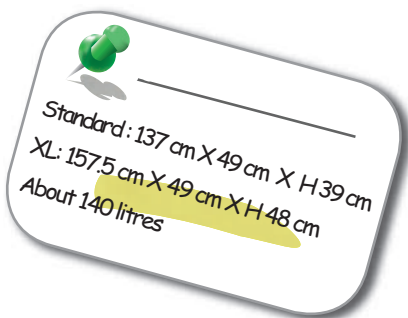

Transport bag

Ideal way to transport or protect the Hippocampe when folded up. Can be stored in the boot of the car, on an airplane, etc..

**STORE
TRANSPORT
PROTECT**

TRANSPORT BAG