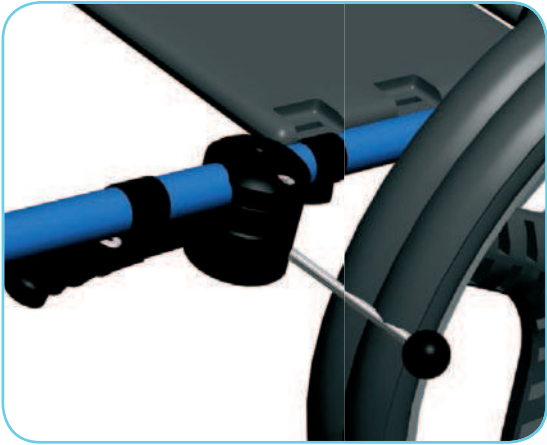

pivoting brakes^{*}

Pivoting parking brake, located under the seat.
Handy tool for keeping the wheelchair still while the person is being moved

PIVOTING PARKING BRAKE

BRAKE

**This option can be ordered separately from the wheelchair and is easy to set*